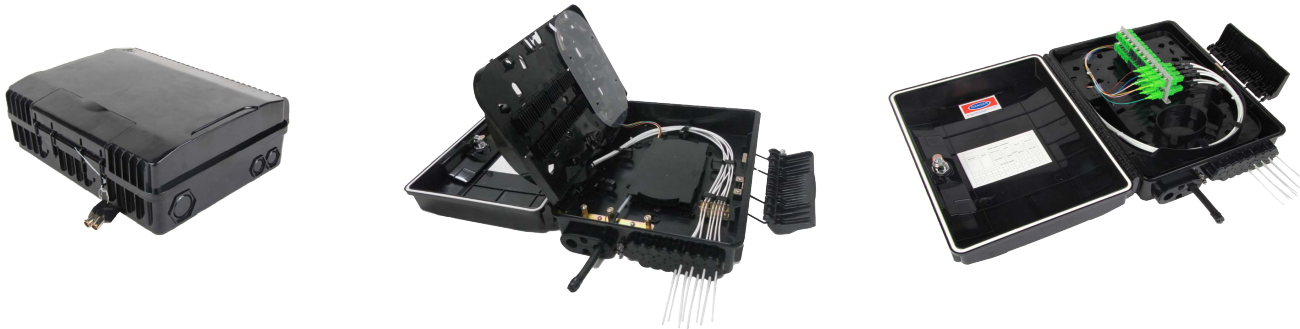

FDB0224H 24PORTS FIBER OPTIC SPLITTER BOX

FTTH drop cable type fiber optic splice & splitter closure features with ruggedness, which is tested under harsh conditions and stand up to even the most severe conditions of moisture, vibration and extreme temperatures. Humanized design help user get better experience.

FEATURE

- Water-proof design with IP-66 Protection level.
- Integrated with splice cassette and cable management rods.
- Manage fibers in a reasonable fiber radius condition.
- Easy to maintain and extend the capacity.
- Fiber bend radius control more than 40mm.
- Suitable for the fusion splice or mechanical splice.
- 1*16 Splitter can be installed as an option.
- Efficient cable management.